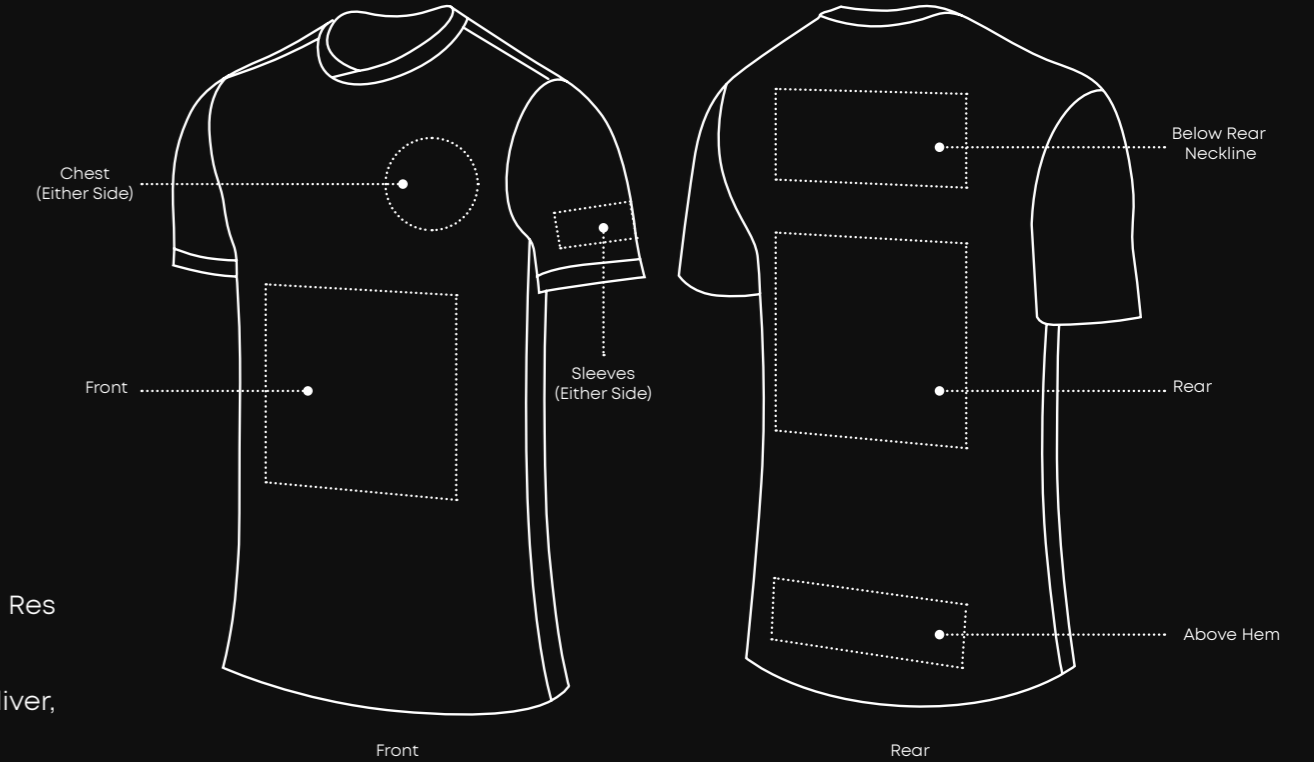

OUR STORY

Ultra Football is the new destination in Australia for the devoted football fan. Born out of our enthusiasm for the sport it is our goal to capture the hearts and minds of fans, clubs and individuals alike bringing you the latest and greatest in football.

It's simple: we want to be a mecca for everything football, from being on the pitch making the last ditch tackle to singing in the stand loud and proud, we've got the kit to get you there.

Not just a football retailer, we carefully curate our product range selecting only the best from the best. At Ultra Football you will discover Nike, adidas, Puma and New Balance's finest across our range of football boots, clothing, teamwear, equipment and replica kits.

Ultra Football are the new marquee signing. We are the die hard fan that is devoted to the sport. We are kicking every goal. We are watching every game.

WE ARE ULTRA FOOTBALL.

ULTRAHQ FEATURES

On site restaurant and football live site 'Zona Azzurri'.

In-store barber.

Indoor 5-a-side pitch.

EA sports FIFA interactive zone.

Massive lifestyle range.

Earn Ultra Rewards Points.

CONTACT OUR TEAM TO DECK YOURSELF OUT IN ADIDAS OR NIKE TEAMWEAR TODAY. #FOOTBALLOBSESSED

LOGO PRINTINGS