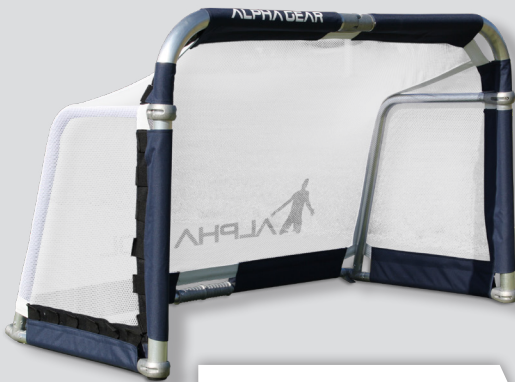

## FEATURES

4ft x 2.5ft (1.2m x 0.75m)

5ft x 3ft (1.5m x 0.9m)

6ft x 4ft (1.8m x 1.2m)

6.5ft x 3.5ft (2m x 1m)

- Aluminium Construction
- Sets Up in Less than 10 Seconds
- Packs Flat for Easy Storage
- Heavy Duty Construction & Light Weight (6ft 15Kg – 5ft 12Kg – 4ft 7Kg)
- Aluminium Goal sits above the pack for portable soccer goals.
- Constructed with heavy duty aluminium tubing and joints allows the ALPHA GOL to be light weight and durable withstand heavy use, day in, day out!