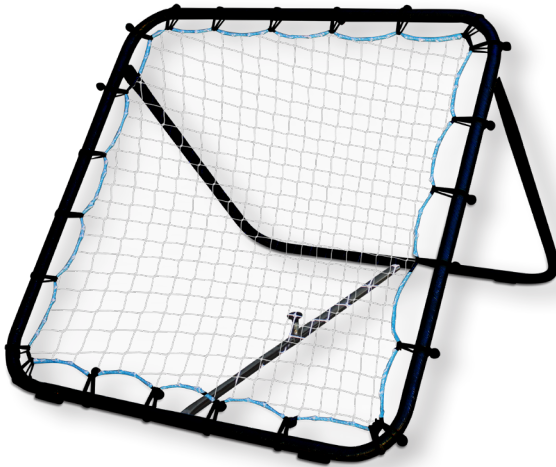

ELITE REBOUNDER

1.1 X 1.1M

- 1.1m x 1.1m Rebound Area
- Pre-Assembled Steel Tubing
- Rubber Pads for all Surface Play
- 5 x Angle Adjustments
- Perfect for Any Player, Age or Level