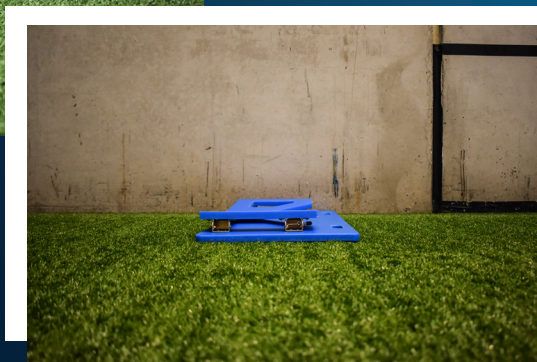

REBOUNDER

FEATURES

- 1m x 40cm
- 11kg Total Weight
- High Quality All Weather Material Rear
- Leg Hinge for Packing Flat

The ALPHA Gear 1m x 40cm High Quality Passing wall is a must have tool for all round development. Work it in to passing, shooting and even agility drills to ensure the ball is always involved. Great for team and solo development. Made of high quality, all weather materials to ensure the long term and durability.