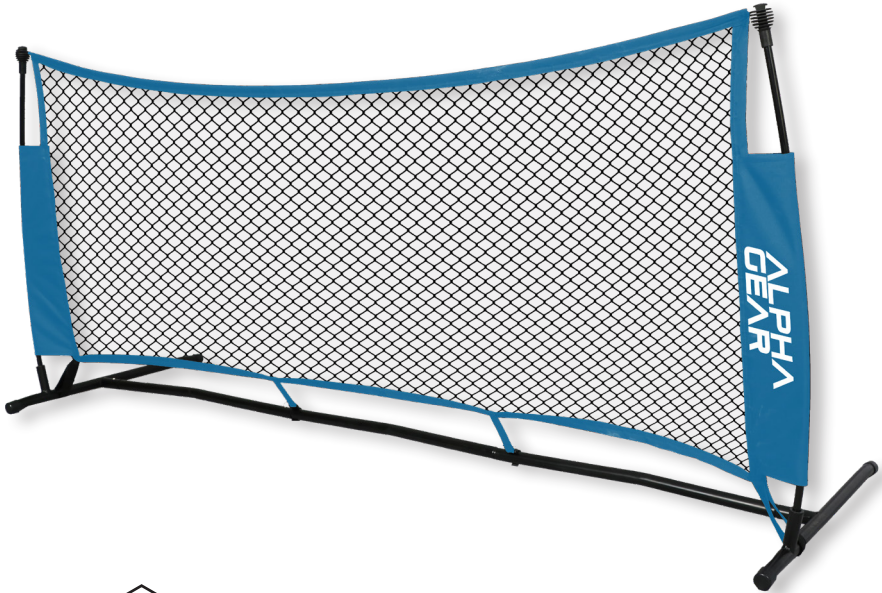

REBOUNDER

NEW

ALPHA GEAR **Portable Rebounder**

SET UP
60s

METAL
JOINTS

▲
1.8x0.9m
▼

FEATURES

- Portable Rebounder 1.8m x 0.9m
- From Carry Bag to Play in 60 Seconds
- Metal Joints and Base Contraction
- Perfect for Backyard, Park or Team Training