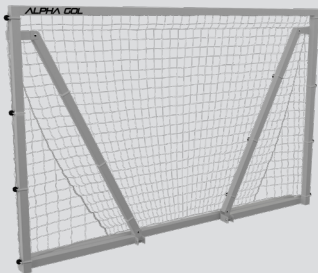

GOALS

NEW

PORTABLE ALUMINIUM MATCH GOAL

Strongest Portable
Goal Available