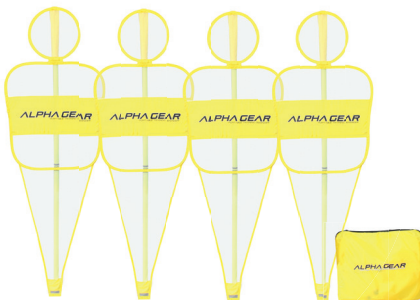

ALPHA GEAR PORTABLE DEFENDER BODIES 4 PACK

AVAILABLE
IN BLUE & YELLOW

FEATURES

- 1.5m x 0.5m
- 4 bodies
- Carry bag

**PARTNER WITH AGILITY POLES
TO CREATE PROFESSIONAL
DEFENSIVE MANNEQUINS**