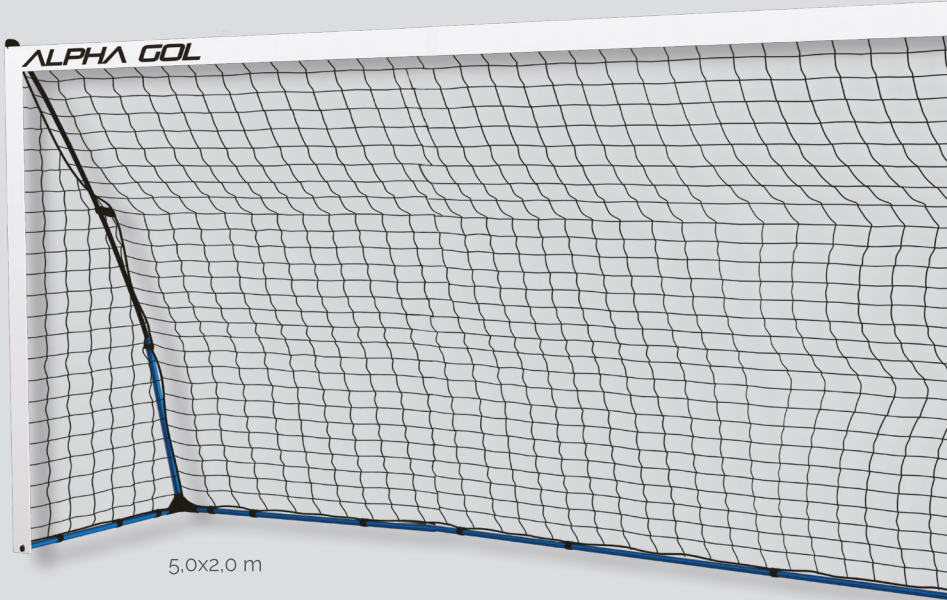

ALPHA GOL FLEX

SPIKES
INCLUDED

CARRY BAG

SET UP
120s

DURABLE
MATERIALS