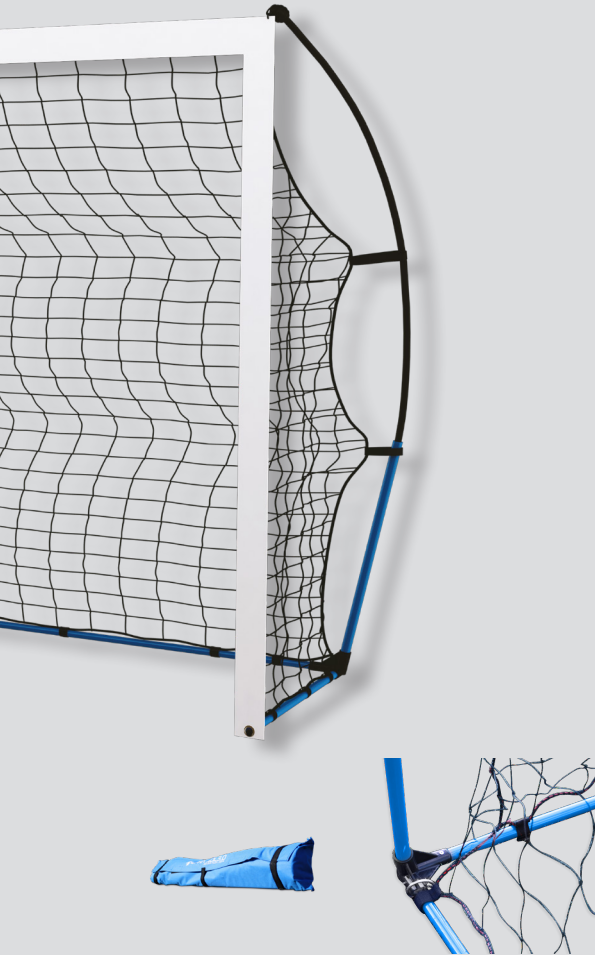

## FEATURES

- New and Improved Design Ready for Training or Match
- Safe Uprights and Cross Bar
- Sturdy Standing Design with Heavy Duty Grass Anchors
- Each Goal Fits Perfectly in a Heavy Duty Carry Bag
- Match Quality Net