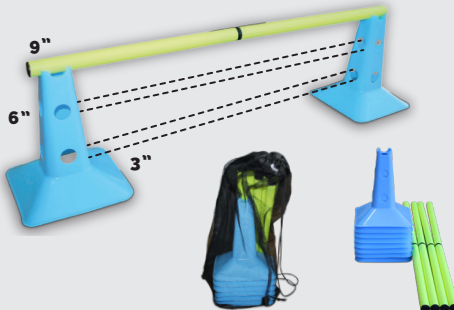

ELITE AGILITY HURDLES

- Use Each Item Separately or Together to Make 3", 6" or 9" Hurdle
- Comes with 8 Pack of Tall Highly Visible Pyramid Markers and 4 Pack of 30 Inch Poles
- Quick and easy to set-up and transport in the bonus Carry Bag
- Hi Vis Agility Markers | Mini Poles | Height Adjustable Hurdles – All in One Bag
- One of the most Versatile Training Tools Available