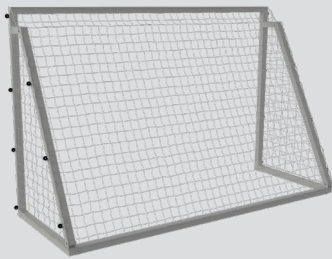

GOALS

NEW

PORTABLE ALUMINIUM MATCH GOAL

Strongest Portable
Goal Available