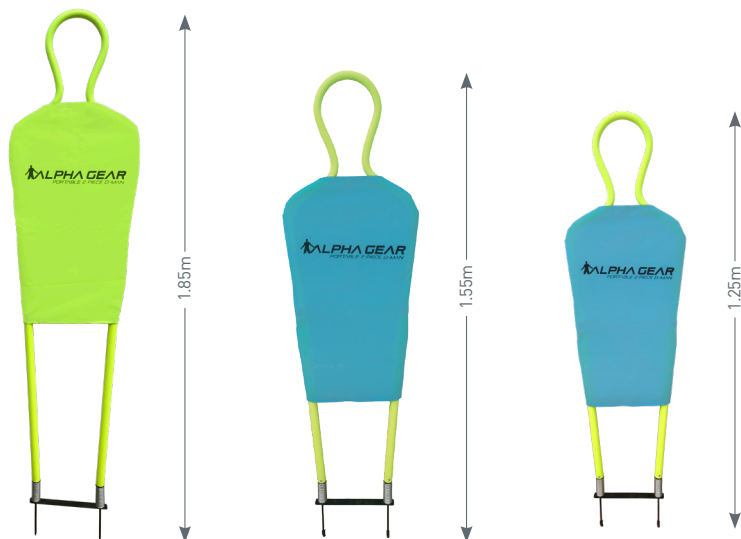

ALPHA GEAR 2 PIECE DMAN

Bag sold separately

FEATURES

- 2 piece design making it Fully Portable
- set up at 1.65m or 1.85m
- 2 x colour bodies included (Blue and Yellow)
- heavy duty uPVC construction with spring base
- ideal for freekicks and other training drills

Sold Separately