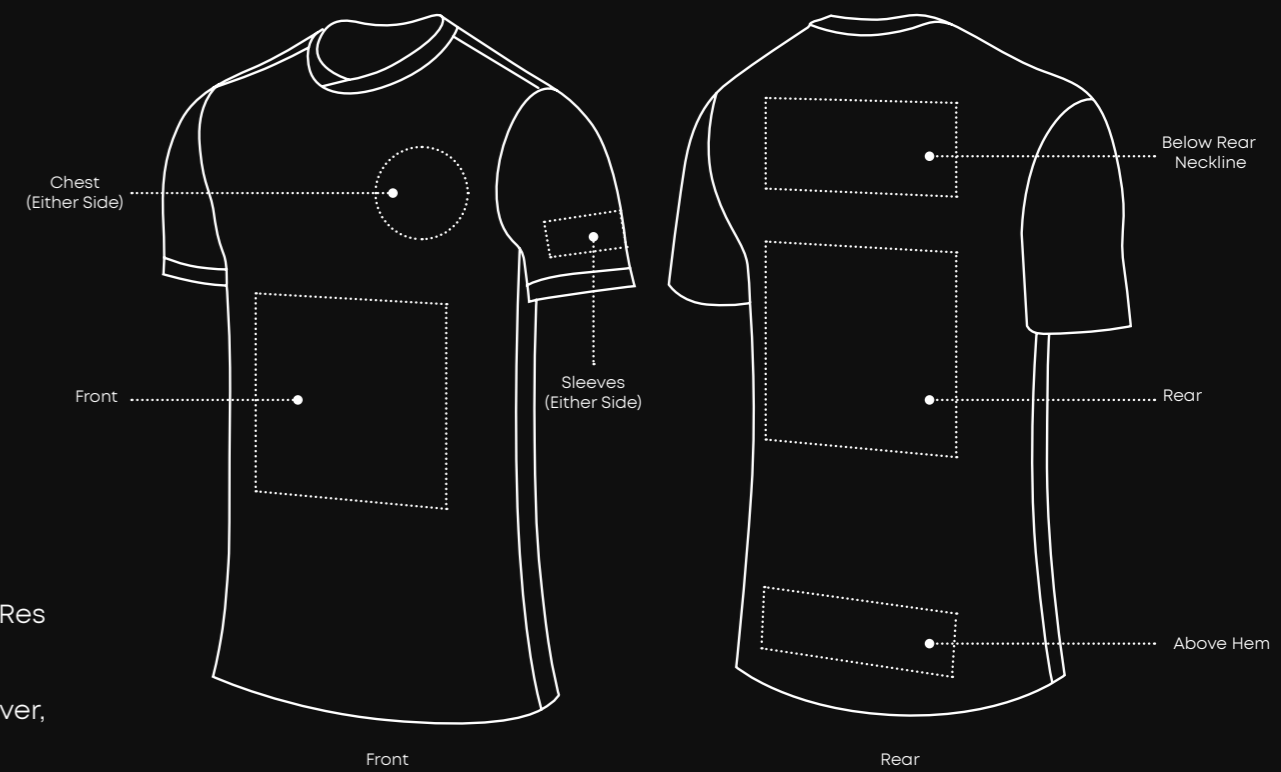

NIKE SIZING CHART

MEN

Size	S	M	L	XL	XXL
Chest	88-96	96-104	104-112	112-124	124-136
Waist	73-81	81-89	89-97	97-109	109-121
Hip	88-96	96-104	104-112	112-120	120-128
Regular inseam	82.5	83	83.5	84	84.5
Short Inseam	77.5	78	78.5	79	79.5
Long Inseam	87.5	88	88.5	89	89.5

WOMEN

Size	S	M	L	XL	XXL
Bust	83-90	90-97	97-104	104-114	-
Waist	67-74	74-81	81-88	88-98	-
Hip	91-98	98-105	105-112	112-120	-
Regular inseam	79.5	80	80	80.5	-
Short Inseam	74.5	75	75	75.5	-
Long Inseam	84.5	85	85	85.5	-

BOYS

ALPHA SIZE	NUMERIC SIZE	CHEST (cm)	WAIST (cm)	HIPS (cm)	HEIGHT (cm)	AGE
XS	6-7	64.5-66	59.5-61.5	68.5-71	122-128	6-7
S	8-9	66-69	61.5-65	71-74.5	128-137	8-9
M	10-12	69-75	65-69	74.5-79.5	137-147	10-11
L	14-16	75-81.5	69-72.5	79.5-84.5	147-158	12-13
XL	18-20	81.5-88.5	72.5-75.5	84.5-89.5	158-170	14+

GIRLS

ALPHA SIZE	NUMERIC SIZE	CHEST (cm)	WAIST (cm)	HIPS (cm)	HEIGHT (cm)	AGE
XS	6-7	64.5-66	59.5-61	68.5-73	122-128	6-7
S	8-9	66-69	61-64	73-78.5	128-137	8-9
M	10-12	69-75	64-68	78.5-83.5	137-146	10-11
L	14-16	75-85.5	68-71.5	83.5-88.5	146-156	12-13
XL	18-20	85.5-92.5	71.5-74.5	88.5-93.5	156-166	14+

LOGO PRINTINGS