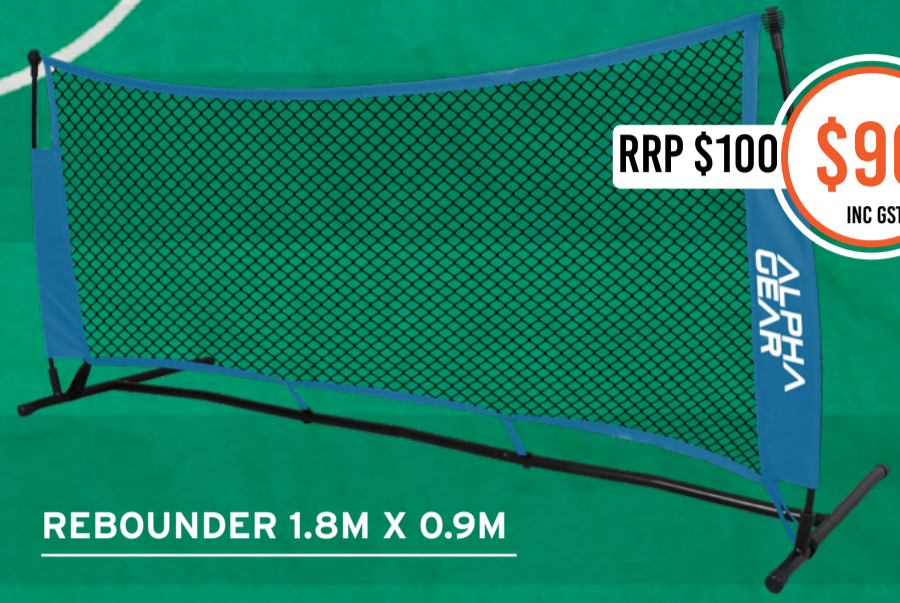

\$63

INC GST

PORTA D PACK OF 4

2 COLOURS AVAILABLE*

RRP \$100 **\$90**

INC GST

TENNIS NET 3M X 1M

RRP \$100 **\$90**