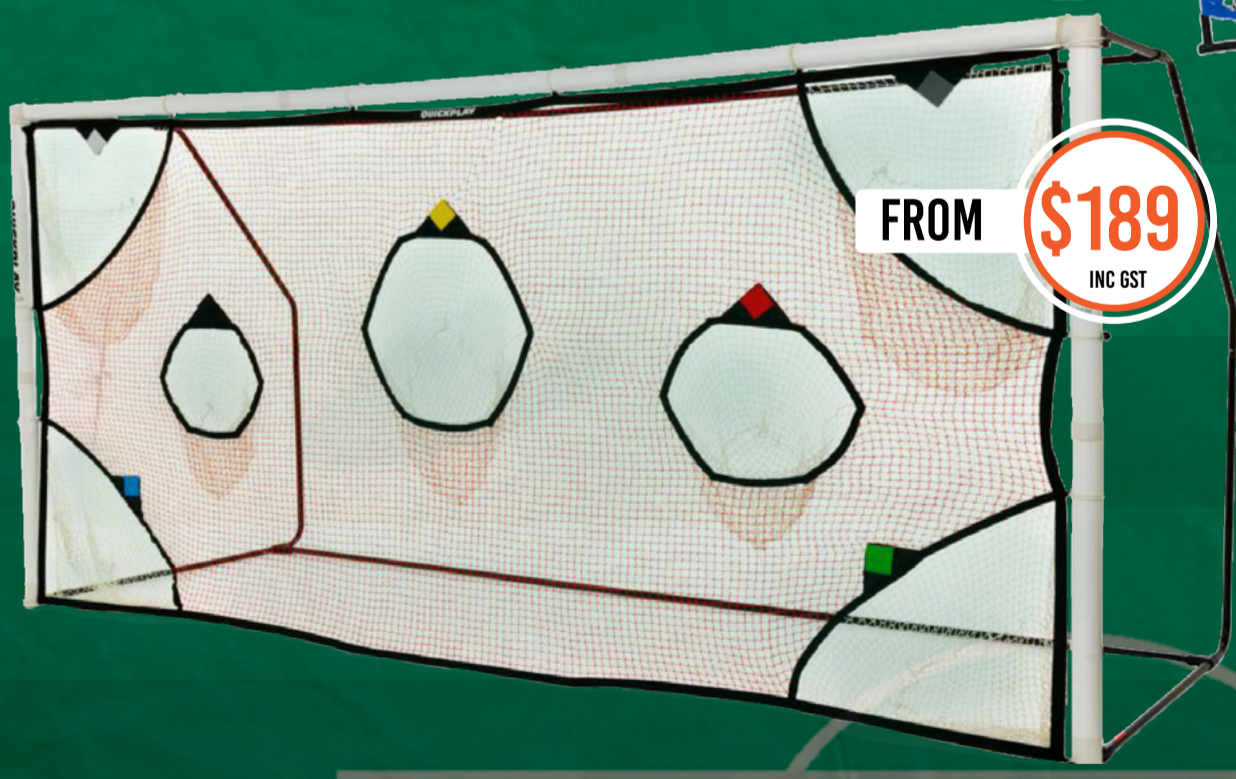

REBOUNDER 1.1M X 1.1M

RRP \$200 **\$180**

INC GST

REBOUNDER DUO 2M X 1.1M

FROM **\$189**

INC GST

TARGET NETS

3 X 2M **\$189**