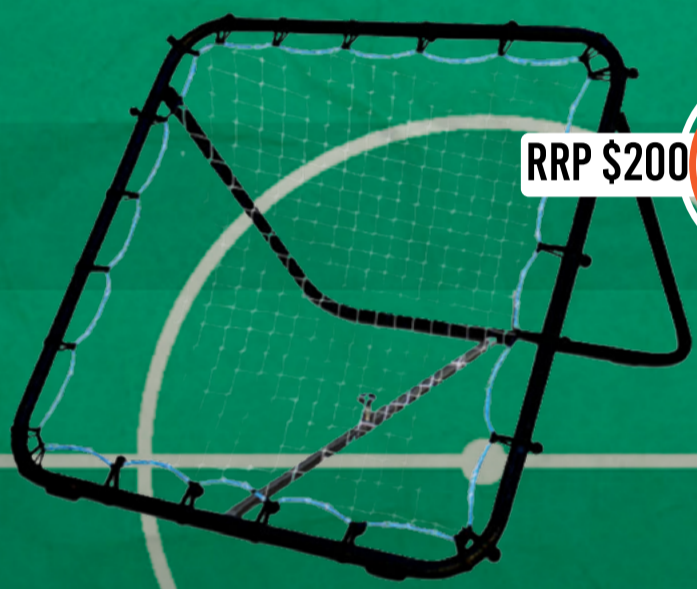

RRP $200 **$180**

INC GST

REBOUNDER 1.1M X 1.1M