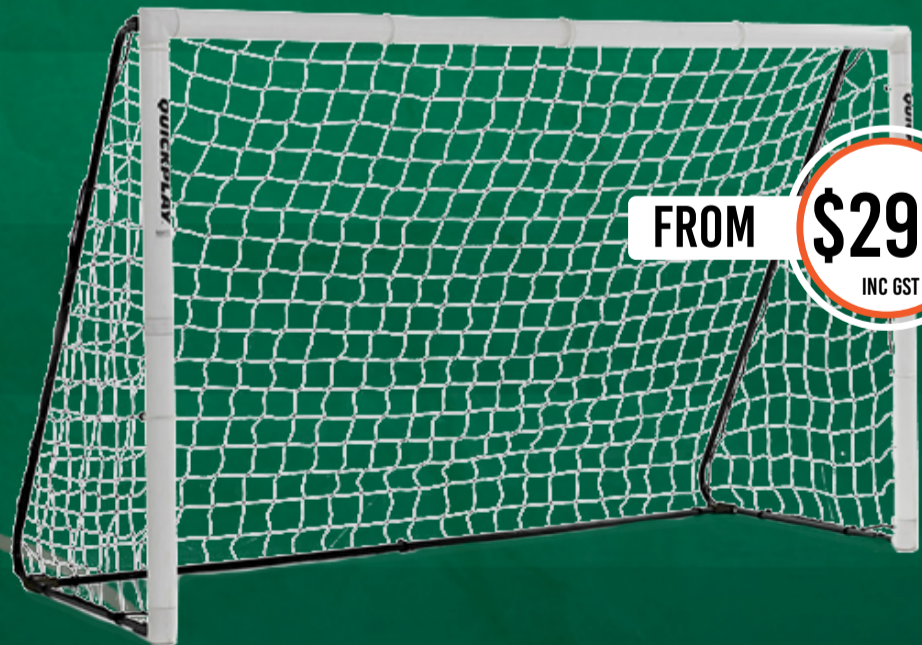

FROM **$299**
INC GST

UPVC GOALS

- 2.4 X 1.5M $299
- 3 X 2M $399
- 5 X 2M $499