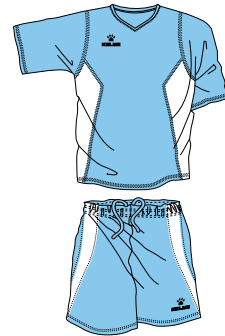

ZARAGOZA SET S/S

78215

COLOURS : **130** Red/Yellow
151 Yellow/White
107 Navy/White
373 Sky/White

SIZES : XS/S/M/L/XL

was \$80
now \$30

151 **S**

107 **S**

373 **S**

130 **S**

JERSEYS & SHORTS

www.kelme.com.au

REYES JERSEY S/S

78335T

was \$25
now \$15

1504

SIZES