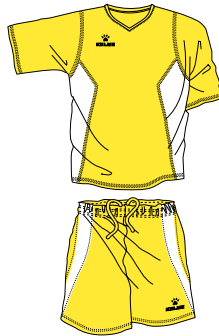

was \$80
now \$30

391 S

402 S

005 S

073 S

KELME

JERSEY & SHORT SETS

www.kelme.com.au

ZARAGOZA SET S/S

78215

COLOURS : **130** Red/Yellow
151 Yellow/White
107 Navy/White
373 Sky/White

SIZES : XS/S/M/L/XL

was \$80
now \$30

151 **S**

107 **S**

373 **S**