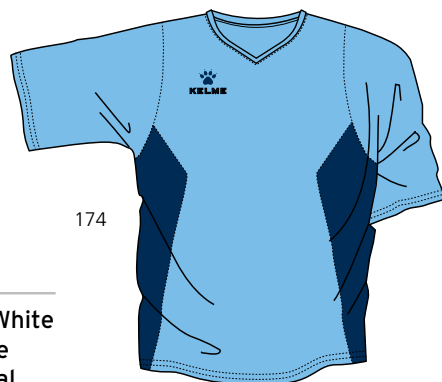

129

SIZES

XS/S/M/L/XL/XXL

COLOURS

129	Red/White	196	Royal/White
138	Black/White	286	Royal/Yellow
140	White/Red	650	Emerald/White
181	Navy/Red	704	White/Royal

181

196

286

138

140

650

704

JERSEYS & SHORTS

www.kelme.com.au

ZARAGOZA JERSEY S/S

78227

was \$30
now \$15

174

SIZES

6/8/12/XS/S/M/L/XL/XXL

COLOURS

174	Sky/Navy	138	Black/White	142	Burgundy/White
006	White	317	Orange/Black	196	Royal/White
047	Yellow/Black	179	Navy/White	293	Yellow/Royal
129	Red/White	141	Bottle/Yellow		