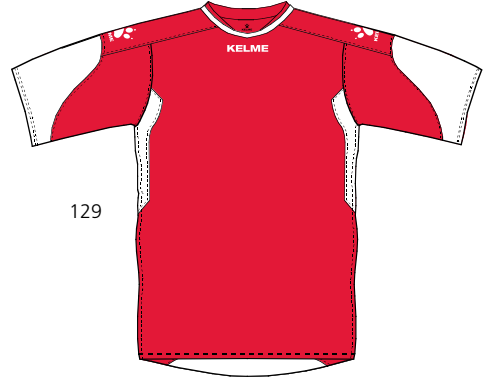

REYES SHORT

78335S

was \$20
now \$15

1504

SIZES

6/8/12/XS/S/M/L/XL/XXL

COLOURS

1504	Black/White	0904	Royal/White
0104	Red/White	0404	White/White

was \$40
now \$20

129

SIZES

XS/S/M/L/XL/XXL

COLOURS

129	Red/White	196	Royal/White
138	Black/White	286	Royal/Yellow
140	White/Red	650	Emerald/White
181	Navy/Red	704	White/Royal

181

196