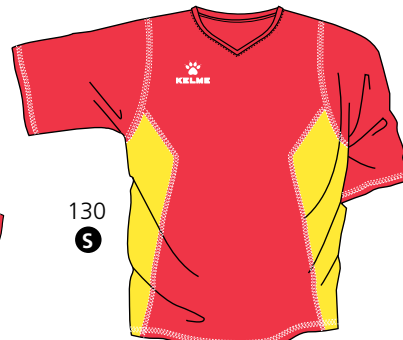

ZARAGOZA SET S/S

78215

COLOURS : **130** Red/Yellow
151 Yellow/White
107 Navy/White
373 Sky/White

SIZES : XS/S/M/L/XL

was \$80
now \$30

151 **S**

107 **S**

373 **S**

130 **S**

JERSEYS & SHORTS

www.kelme.com.au

REYES JERSEY S/S

78335T

was \$25
now \$15

1504

SIZES