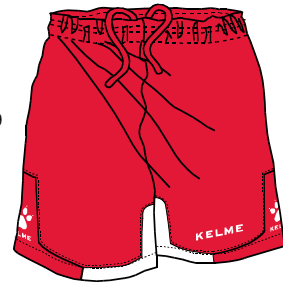

was \$40
now \$20

129

SIZES

XS/S/M/L/XL/XXL

COLOURS

129	Red/White	196	Royal/White
138	Black/White	286	Royal/Yellow
140	White/Red	650	Emerald/White
181	Navy/Red	704	White/Royal

181

196

286

138

140

650

704

CADIZ SHORT

77214

was \$30
now \$15

129

SIZES

XS/S/M/L/XL/XXL

COLOURS

129	Red/White	196	Royal/White
138	Black/White	286	Royal/Yellow
140	White/Red	650	Emerald/White
181	Navy/Red	704	White/Royal

181

196

286